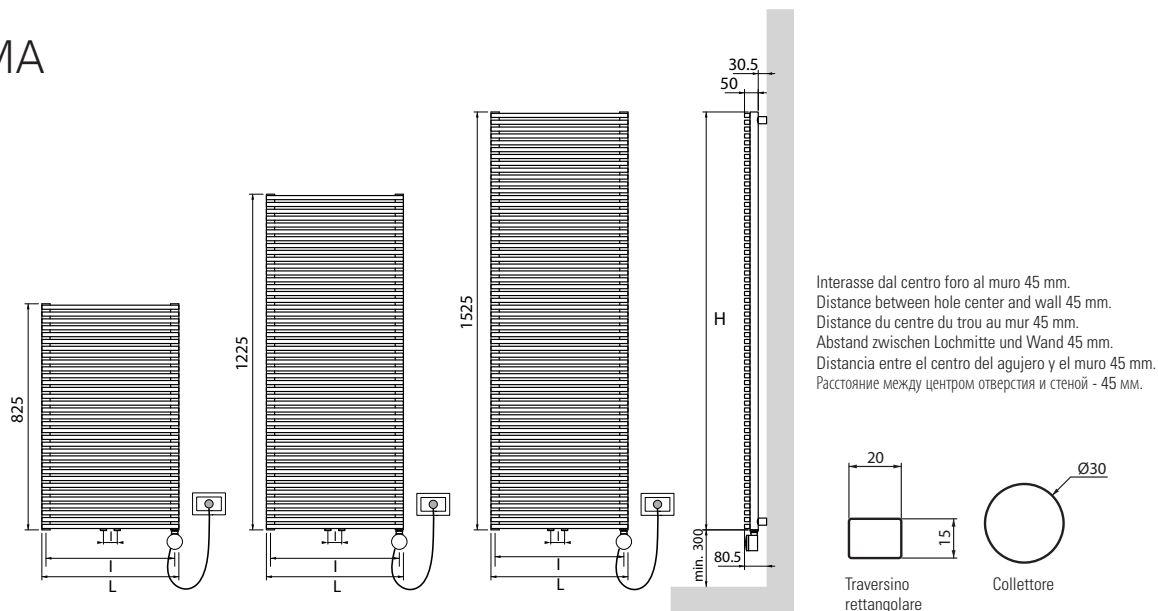

PENTAGRAMMA SINGLE VERTICAL ELEC

eco
design

design by Gabriele e Oscar Buratti